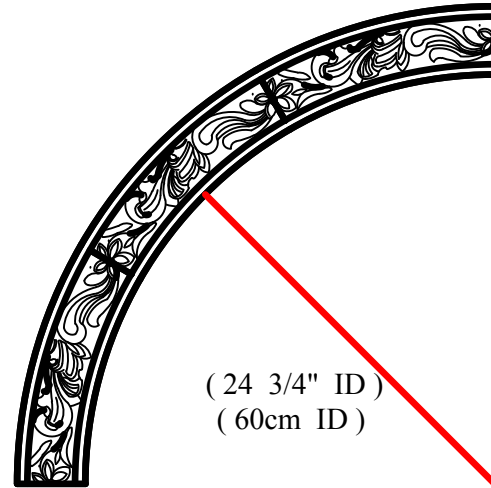

AUTODESK

(28 3/4" OD)
(70cm OD)

(24 3/4" ID)
(60cm ID)

ITEM NUMBER: CR13KE
28 3/4"OD x 24 3/4"ID x 2"W x 1"P Kent Ceiling Ring (1/4 of complete circle)
(scale: 1:1)

AUTODESK

AUTODESK

P: 866.607.0453 / F: 866.591.3143
2300W. Main St. / Clarksville , TX 75426
sales@ekenamillwork.com /www.ekenamillwork.com